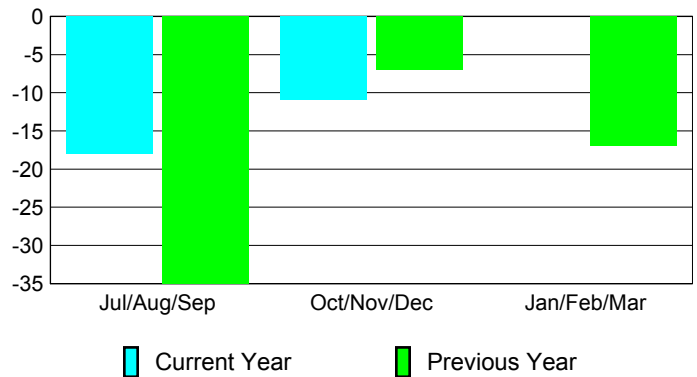

Membership Results
2012-2013

Membership
2011-2012

Month	Net Memb Goal	Actual New Memb	Actual Dropped Memb	Gain/Loss of Memb	Gain/Loss of Memb
Jul/Aug/Sep	0	10	-28	-18	-35
Oct/Nov/Dec	0	8	-19	-11	-7
Jan/Feb/Mar	0				-17
Totals	0	18	-47	-29	-59

Membership Results 2012-2013

Goal, New, Dropped, Gain/Loss

Comparison of Membership Gain/Loss

Current Year Compared to the Previous Year

Gender Comparison 2012-2013