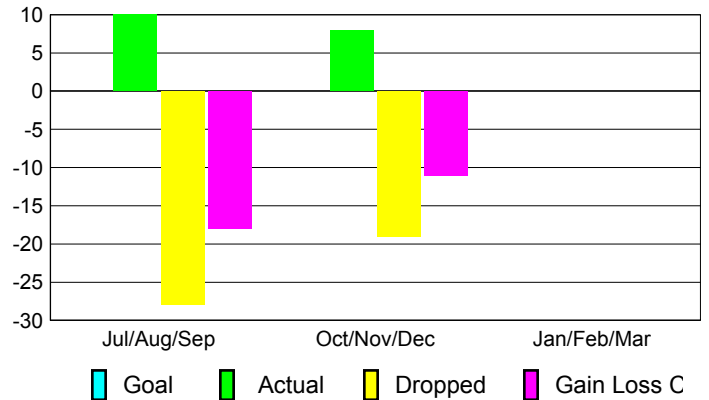

Membership Results 2012-2013

Goal, New, Dropped, Gain/Loss